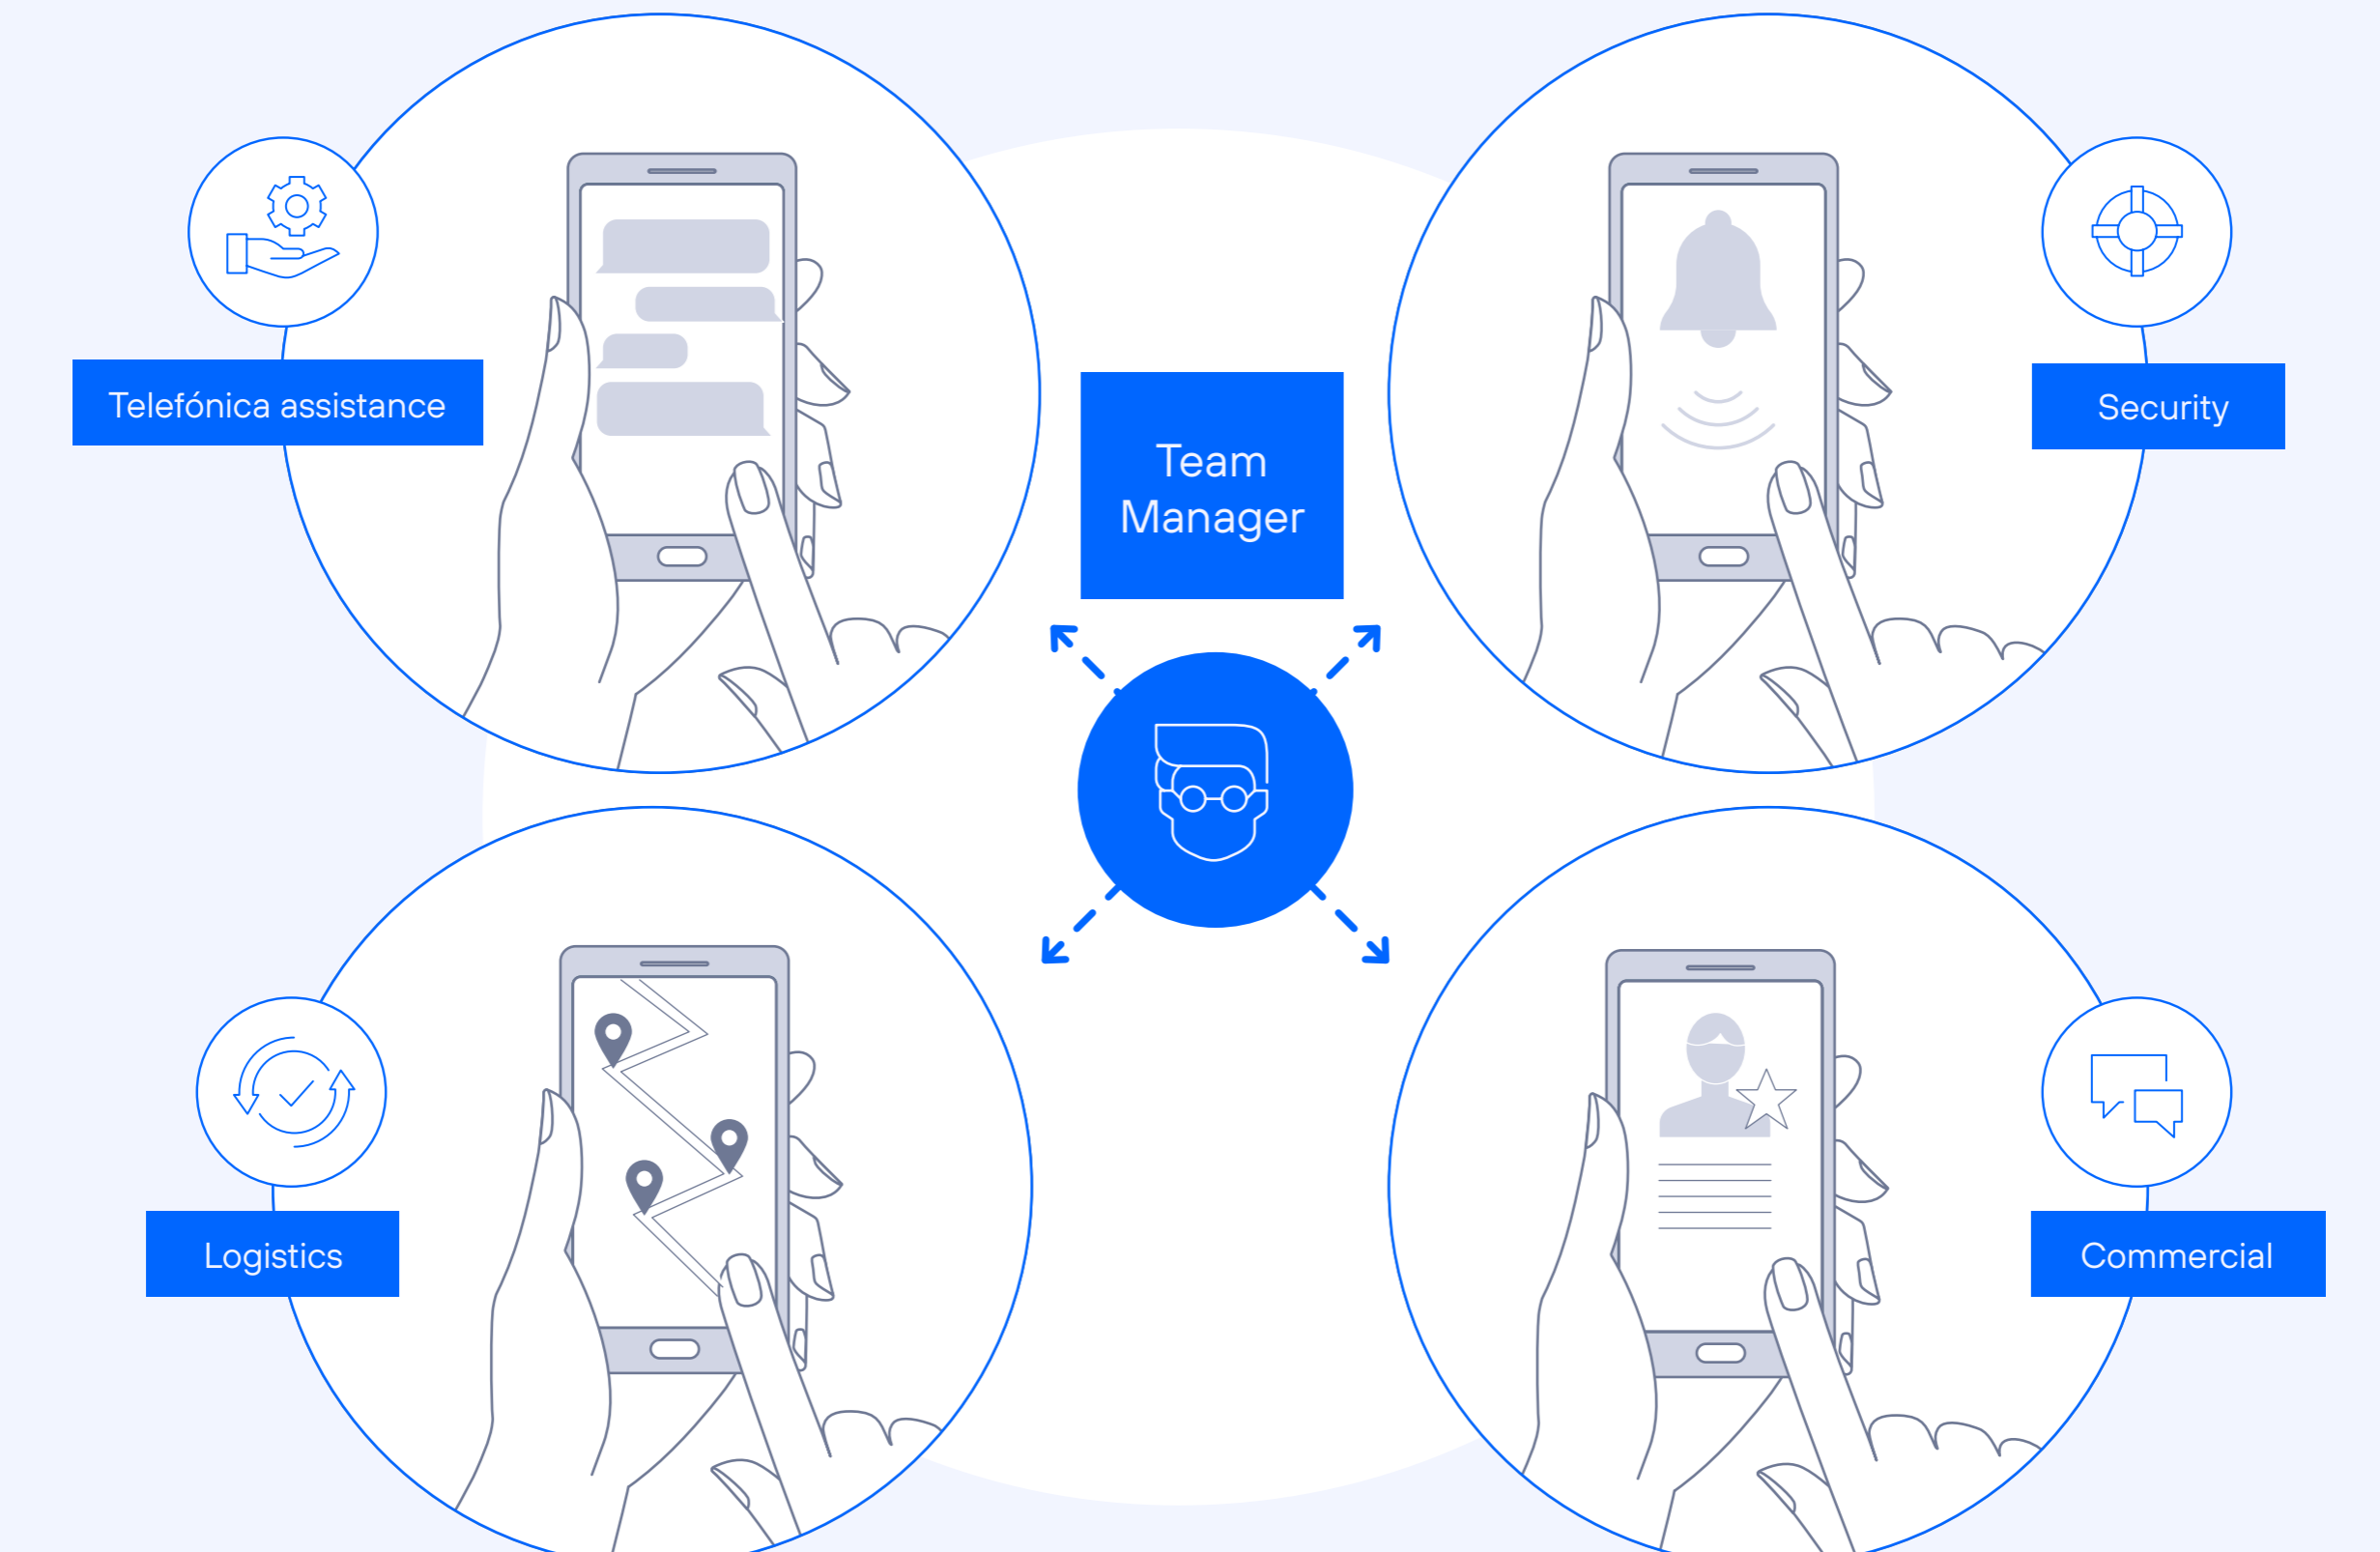

The road to *digitalisation* of your business

Optimise planning, operations and sales processes.	Reduce fuel consumption costs and overtime billing.
Improve inter-team communication.	manage the solution via the Web or App.